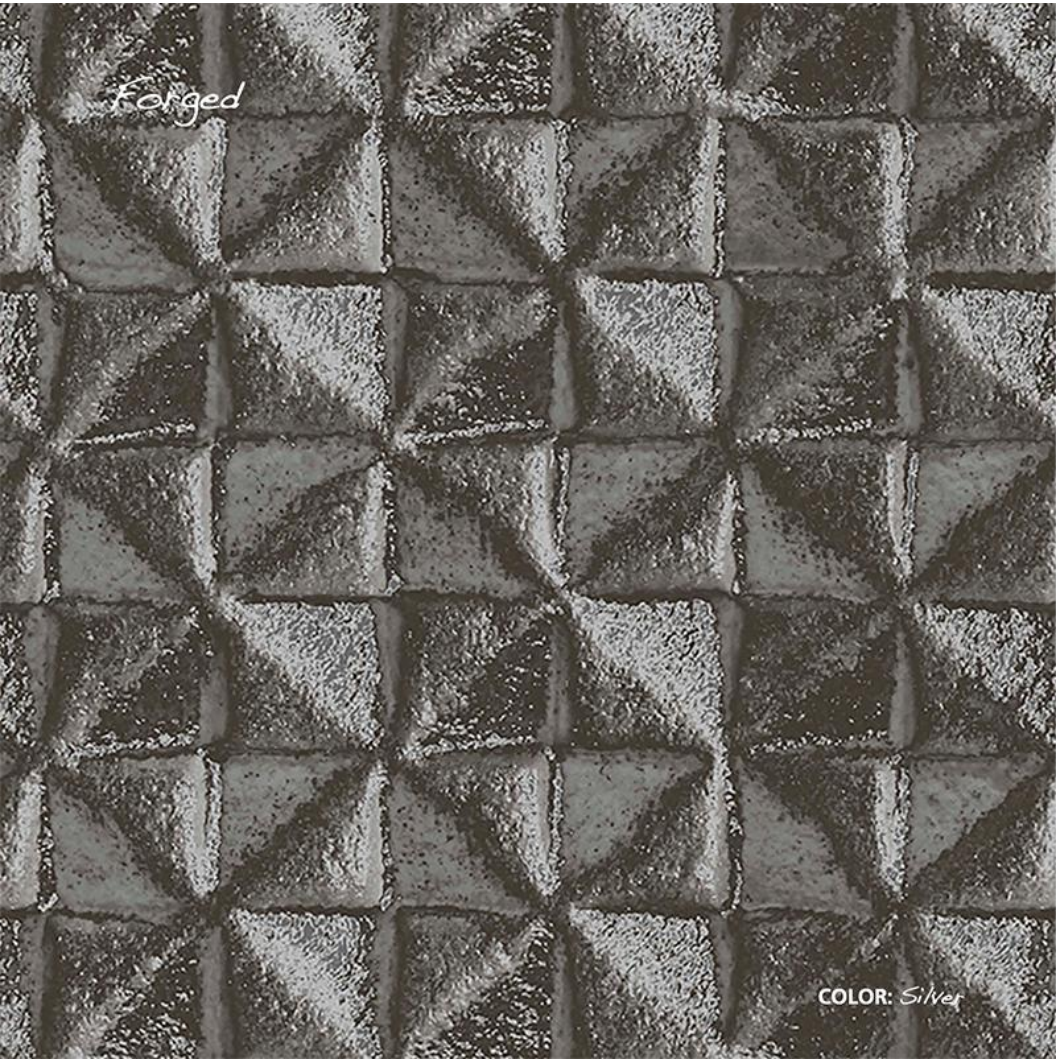

BRONZE | SILVER MYLAR

WHITE GOLD | SILVER MYLAR

NICKEL | SILVER MYLAR

CLAY | ARTISTS CANVAS

STONE | ARTISTS CANVAS

COAL | ARTISTS CANVAS

PATTERN: *Wired*
REPEAT SIZE: *7 x 10 inches*
REPEAT TYPE: *Straight*
PRINTED WIDTH: *49 inches*