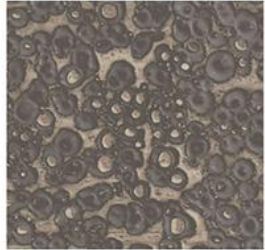

Glazed JEFF ANDREWS / COLLECTION

BRONZE | SILVER MYLAR

SILVER | SILVER MYLAR

SAND | WHITE MYLAR

PUTTY | WHITE MYLAR

FLINT | WHITE MYLAR

COAL | TOPEKA

GRAPHITE | TOPEKA

GROUND | TOPEKA

PATTERN: *Etched*
REPEAT SIZE: *13 X 17 inches*
REPEAT TYPE: *Straight*
PRINTED WIDTH: *52 inches*

Glazed JEFF ANDREWS / COLLECTION

STEEL | SILVER MYLAR

BRONZE | SILVER MYLAR

WHITE GOLD | SILVER MYLAR

BONE | ARTISTS CANVAS

TAUPE | ARTISTS CANVAS

FOG | ARTISTS CANVAS

PATTERN: *Fired*
REPEAT SIZE: *5 X 5 inches*
REPEAT TYPE: *Straight*
PRINTED WIDTH: *50 inches*

Wired

COLOR: *Bronze*

Glazed JEFF ANDREWS / COLLECTION