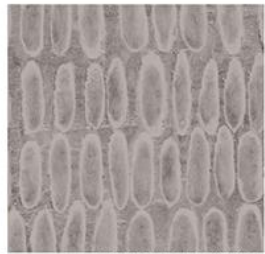

Glazed

JEFF ANDREWS / DESIGN

Carved
Etched
Fired
Forged
Inked
Wired
Woven

Carved

COLOR: *Bronze*

Glazed JEFF ANDREWS / COLLECTION

BRONZE | SILVER MYLAR

WHITE GOLD | SILVER MYLAR

PLATINUM | SILVER MYLAR

ASH | ARTISTS CANVAS

SMOKE | ARTISTS CANVAS

BONE | WHITE MYLAR

PATTERN: *Carved*
REPEAT SIZE: *26 X 13 inches*
REPEAT TYPE: *Half Drop*
PRINTED WIDTH: *52 inches*

Etched

COLOR: *White Gold*