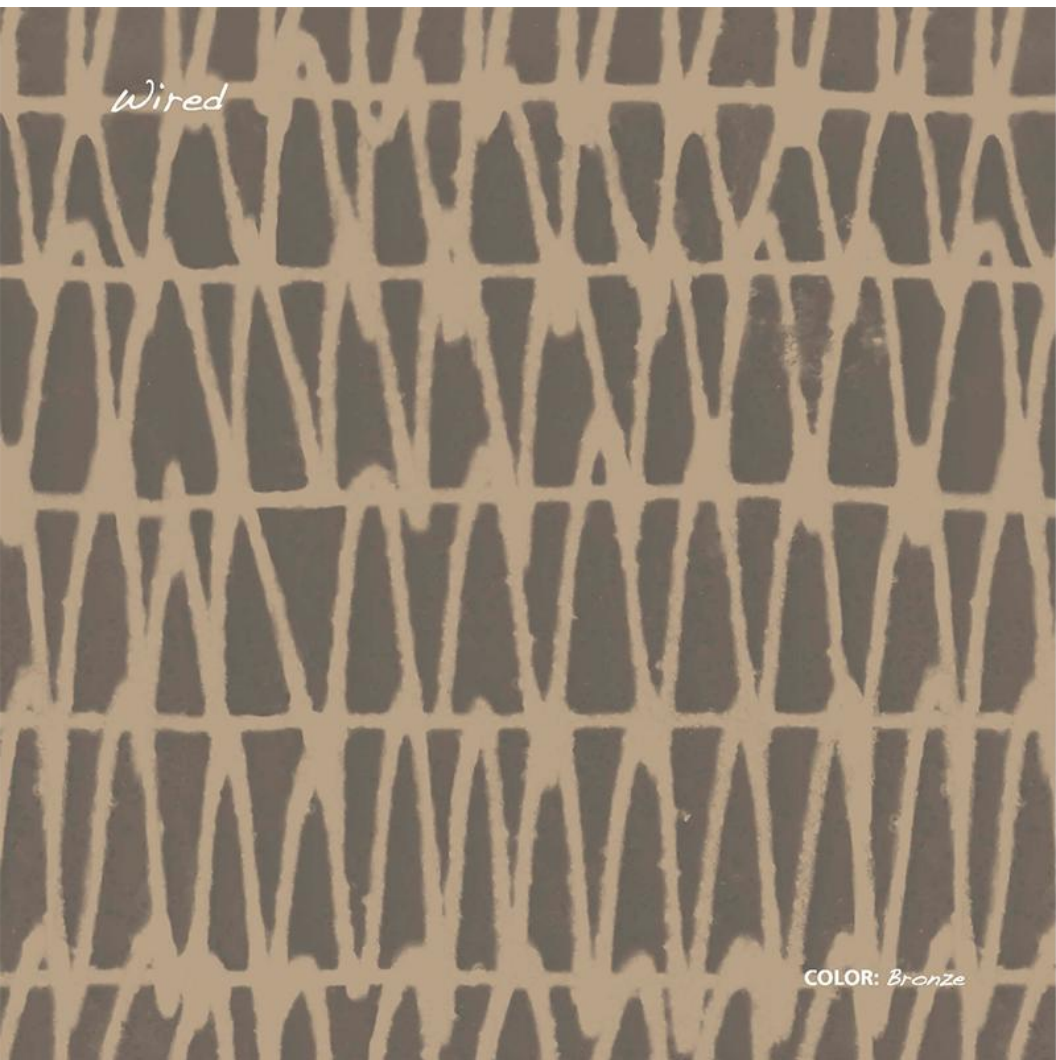

BONE | ARTISTS CANVAS

TAUPE | ARTISTS CANVAS

FOG | ARTISTS CANVAS

PATTERN: *Fired*
REPEAT SIZE: *5 X 5 inches*
REPEAT TYPE: *Straight*
PRINTED WIDTH: *50 inches*

Wired

COLOR: *Bronze*

Glazed JEFF ANDREWS / COLLECTION