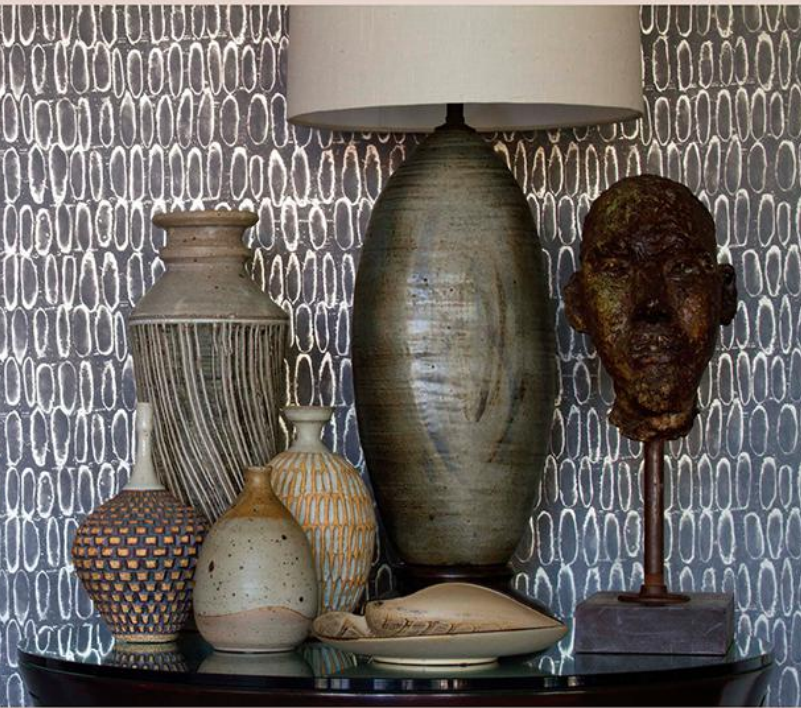

"I have always loved the beauty and organic quality of pottery, and Glazed is an exploration and celebration of those unique textures and rich colors."

—Jeff Andrews