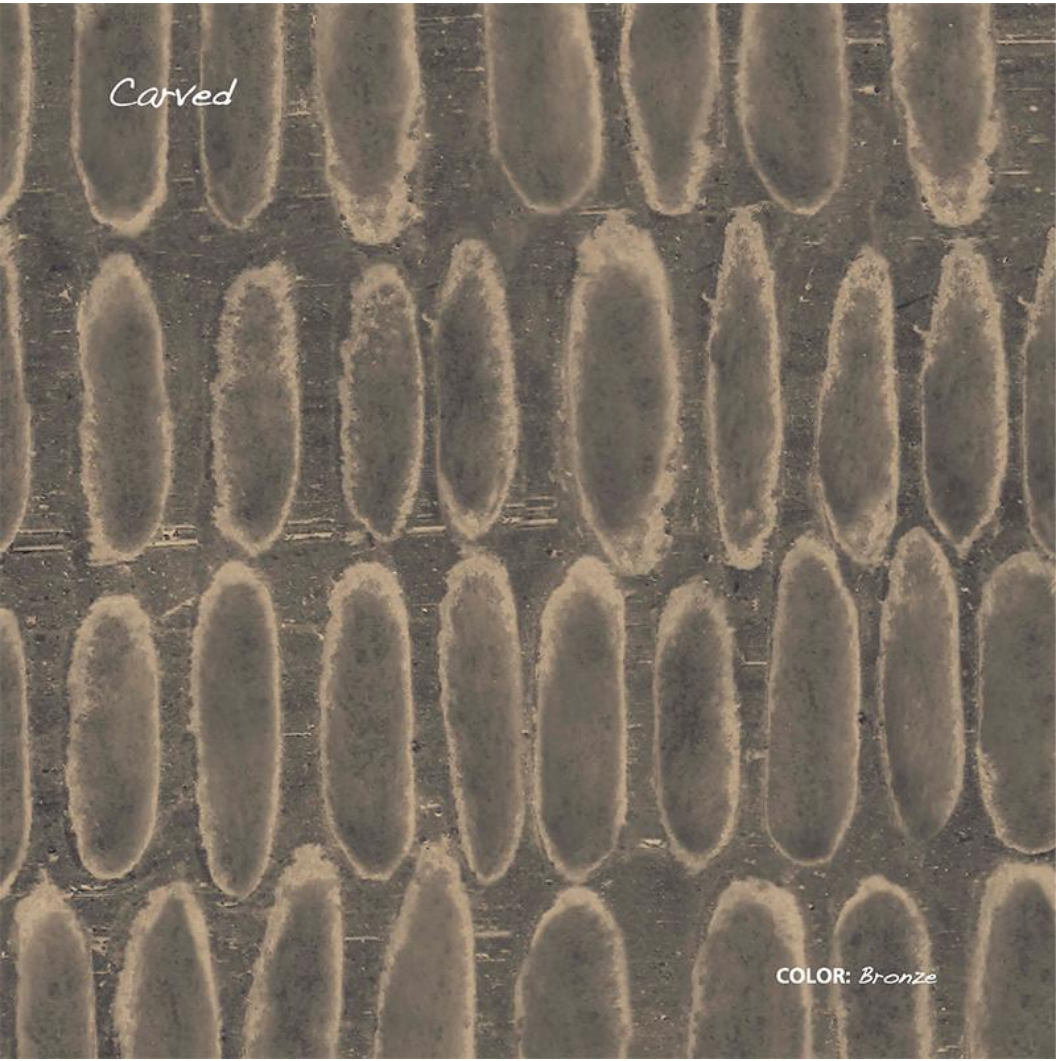

Glazed

JEFF ANDREWS

COLLECTION

Glazed, a wallpaper collection by celebrated interior designer Jeff Andrews and manufactured by Astek Wallcoverings, is inspired by the designer's long lasting love of vintage ceramics. Based on pieces from Jeff's own specially curated collection, **Glazed** is a stunning compilation of materials and textures with bold, graphic patterns and a sophisticated palette. With colors derived directly from the ceramics as well as nature itself, the palettes range from earthy neutrals to precious metals to dramatic, high-contrast black and white. Offered in a mix of eco-friendly, artist canvas, and glamorous mylar substrates, the collection is comprised of seven patterns with multiple colorways per design. **Glazed** is a deeply personal statement of Jeff's own aesthetic, and marks his debut as a wall coverings designer.

Glazed

JEFF ANDREWS / DESIGN

Carved
Etched
Fired
Forged
Inked
Wired
Woven

Carved

COLOR: *Bronze*

Glazed JEFF ANDREWS / COLLECTION

BRONZE | SILVER MYLAR

WHITE GOLD | SILVER MYLAR

PLATINUM | SILVER MYLAR

ASH | ARTISTS CANVAS

SMOKE | ARTISTS CANVAS

BONE | WHITE MYLAR

PATTERN: *Carved*
REPEAT SIZE: *26 X 13 inches*
REPEAT TYPE: *Half Drop*
PRINTED WIDTH: *52 inches*

Etched

COLOR: *White Gold*