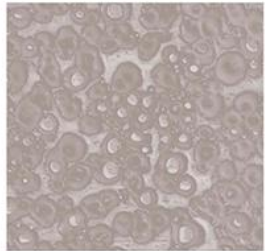

Glazed JEFF ANDREWS / COLLECTION

BRONZE | SILVER MYLAR

SILVER | SILVER MYLAR

SAND | WHITE MYLAR

PUTTY | WHITE MYLAR

FLINT | WHITE MYLAR

COAL | TOPEKA

GRAPHITE | TOPEKA

GROUND | TOPEKA

PATTERN: *Etched*
REPEAT SIZE: *13 X 17 inches*
REPEAT TYPE: *Straight*
PRINTED WIDTH: *52 inches*

Glazed JEFF ANDREWS / COLLECTION

STEEL | SILVER MYLAR

BRONZE | SILVER MYLAR

WHITE GOLD | SILVER MYLAR

BONE | ARTISTS CANVAS

TAUPE | ARTISTS CANVAS

FOG | ARTISTS CANVAS

PATTERN: *Fired*
REPEAT SIZE: *5 X 5 inches*
REPEAT TYPE: *Straight*
PRINTED WIDTH: *50 inches*

Wired

COLOR: *Bronze*

Glazed JEFF ANDREWS / COLLECTION